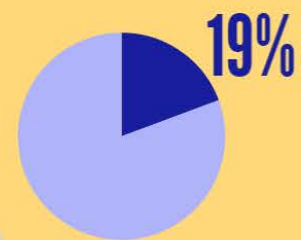

5 **19%** of students have had at least 5 or more drinks on one occasion

Binge Drinking = 5 or more drinks

6 **8%** of students bought their Alcohol from a store